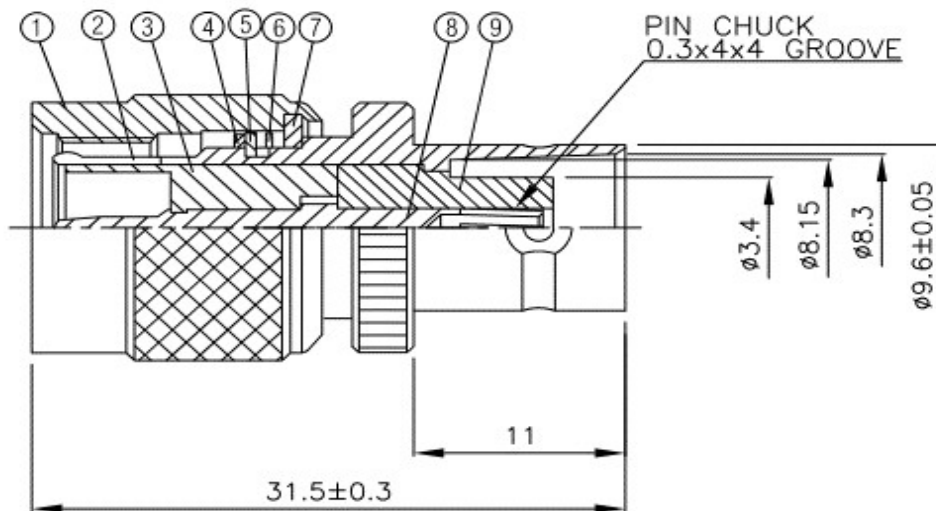

T-550 TNC Stecker / BNC Kupplung

NO	DESCRIPTION	MATERIAL	Q' TY	FINISH
1	BODY 1	DIE-CAST	1	NICKEL
2	BODY 2	BRASS	1	NICKEL
3	INSULATION	DELTRIN	1	DELTRIN
4	GASKET	SI RUBBER	1	RUBBER
5	WASHER 1	BRASS	1	NICKEL
6	SPRING	BRASS	1	NICKLE
7	WASHER 2	BRASS	1	NICKEL
8	PIN	BRASS	1	GOLD
9	INSULATION	DELTRIN	1	DELTRIN